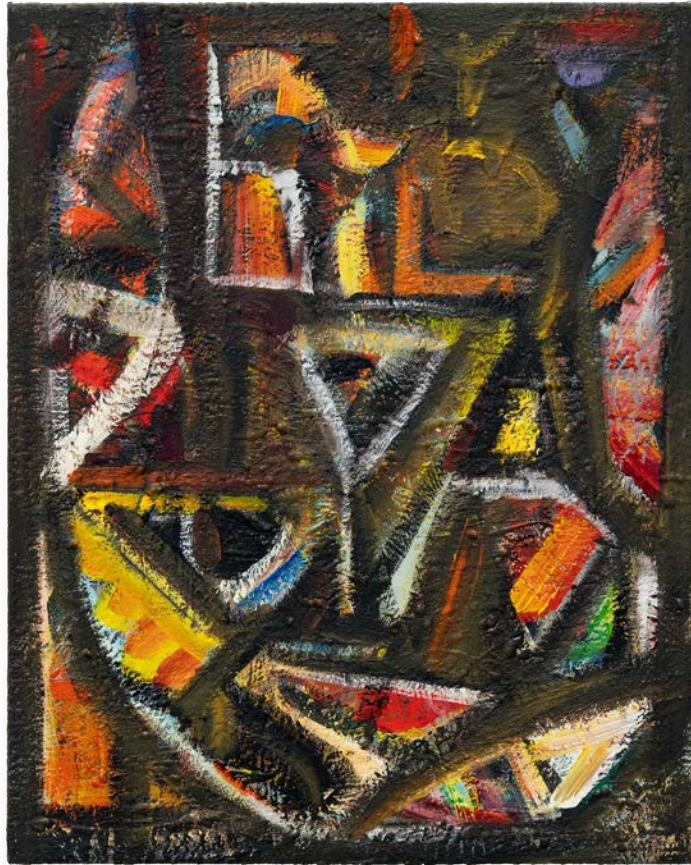

CHRISTOPHER CUTTS GALLERY

21 Morrow Avenue, Toronto, Ontario M6R 2H9

www.cuttsgallery.com

info@cuttsgallery.com

1 (416) 532 5566

@cuttsgallery

PETER TEMPLEMAN

Bred for Success

2015

oil on canvas

20 x 16 inches (51 x 40.5 cm)