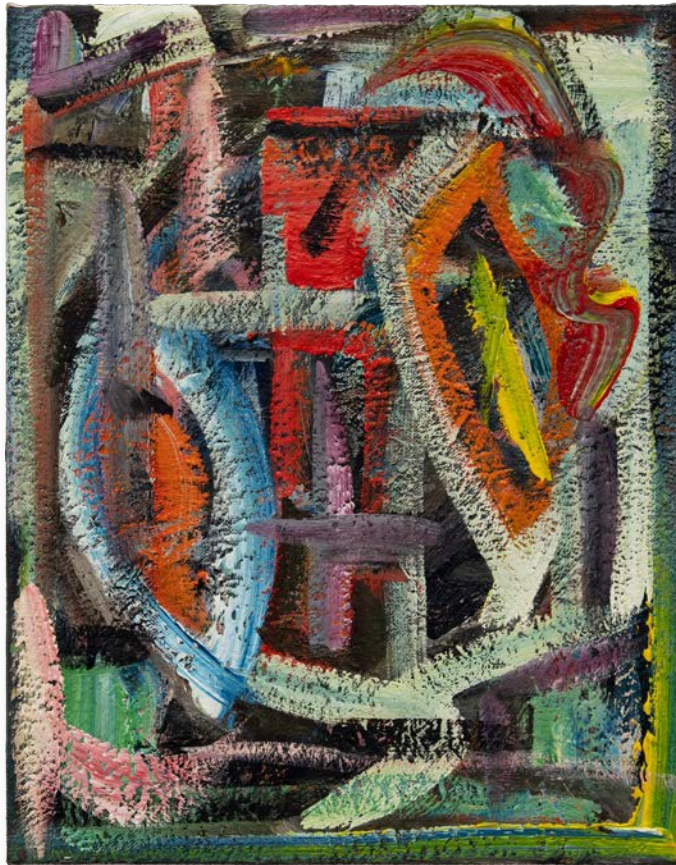

CHRISTOPHER CUTTS GALLERY

21 Morrow Avenue, Toronto, Ontario M6R 2H9

www.cuttsgallery.com

info@cuttsgallery.com

1 (416) 532 5566

@cuttsgallery

PETER TEMPLEMAN

Wide Open

2015

oil on canvas

14 x 11 inches (35.5 x 28 cm)