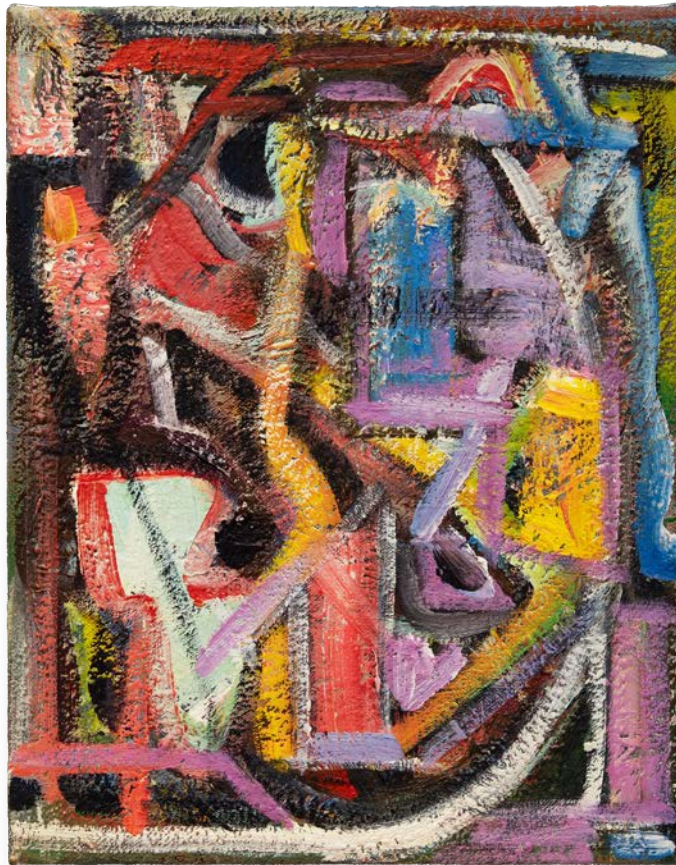

CHRISTOPHER CUTTS GALLERY

21 Morrow Avenue, Toronto, Ontario M6R 2H9

www.cuttsgallery.com

info@cuttsgallery.com

1 (416) 532 5566

@cuttsgallery

PETER TEMPLEMAN

Physual

2015

oil on canvas

14 x 11 inches (35.5 x 28 cm)