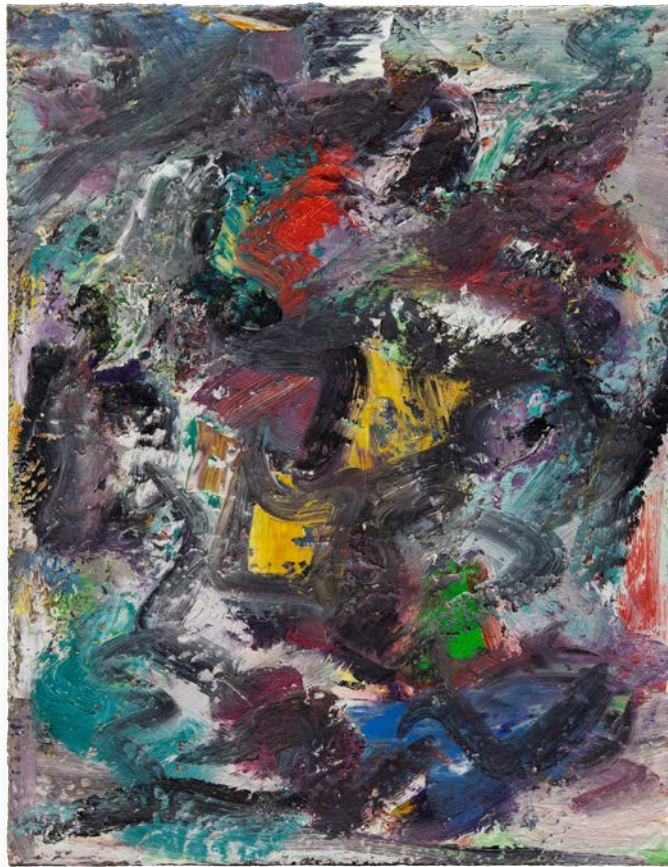

CHRISTOPHER CUTTS GALLERY

21 Morrow Avenue, Toronto, Ontario M6R 2H9

www.cuttsgallery.com

info@cuttsgallery.com

1 (416) 532 5566

@cuttsgallery

PETER TEMPLEMAN

Painting No. 9

2015 - 2016

oil on canvas

18 x 14 inches (45.5 x 35.5 cm)