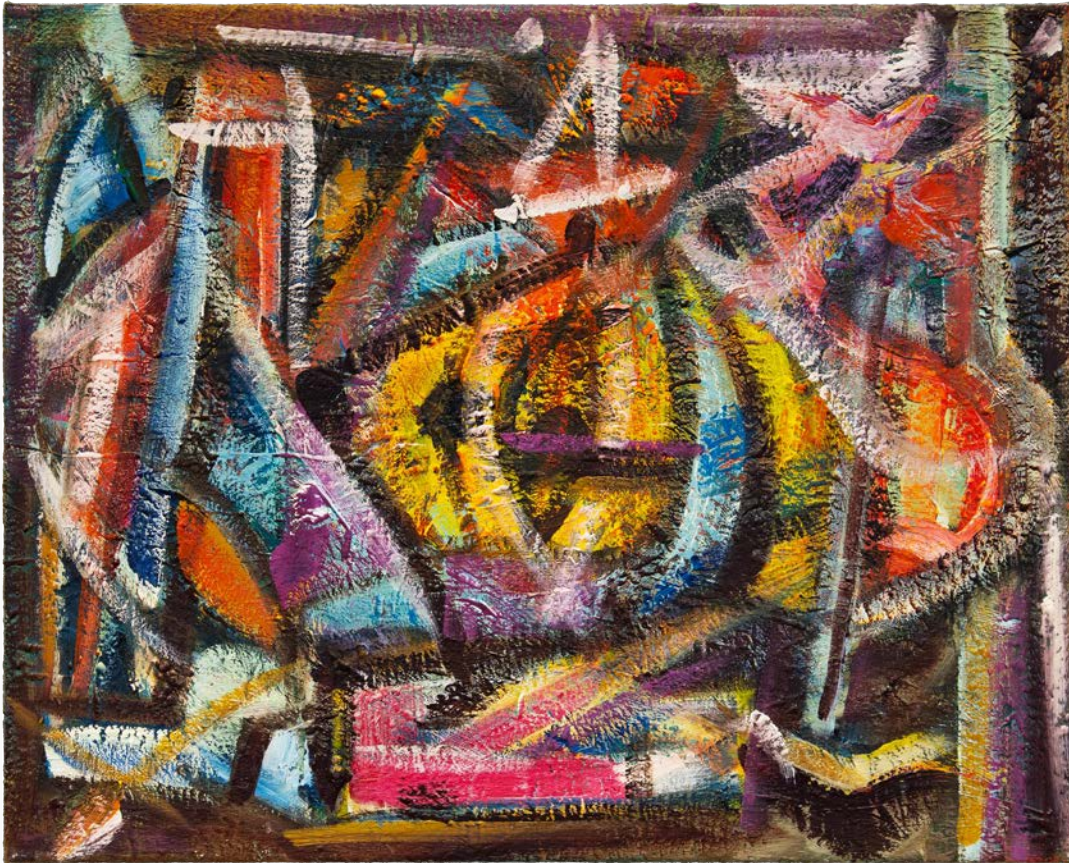

CHRISTOPHER CUTTS GALLERY

21 Morrow Avenue, Toronto, Ontario M6R 2H9

www.cuttsgallery.com

info@cuttsgallery.com

1 (416) 532 5566

@cuttsgallery

PETER TEMPLEMAN

Top Knot

2015

oil on canvas

16 x 20 inches (40.5 x 51 cm)