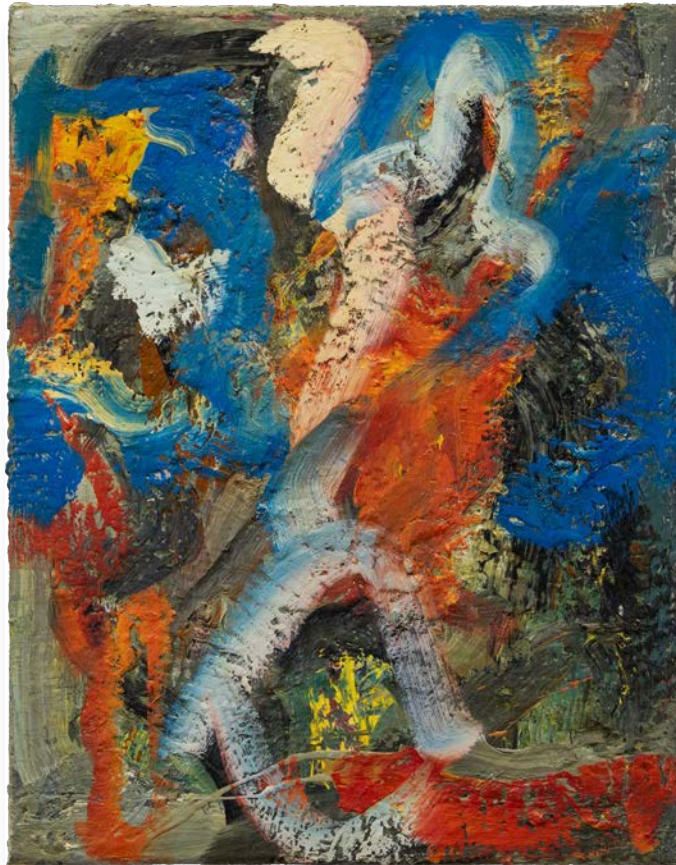

CHRISTOPHER CUTTS GALLERY

21 Morrow Avenue, Toronto, Ontario M6R 2H9

www.cuttsgallery.com

info@cuttsgallery.com

1 (416) 532 5566

@cuttsgallery

PETER TEMPLEMAN

Untitled VI

2013

oil on canvas

14 x 11 inches (35.5 x 28 cm)