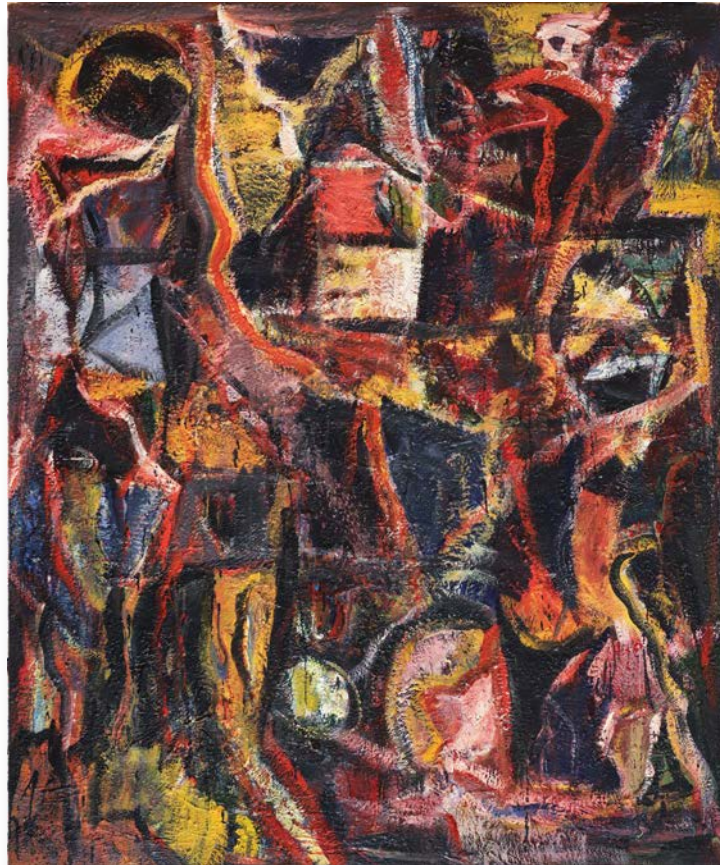

CHRISTOPHER CUTTS GALLERY

21 Morrow Avenue, Toronto, Ontario M6R 2H9

www.cuttsgallery.com

info@cuttsgallery.com

1 (416) 532 5566

@cuttsgallery

PETER TEMPLEMAN

Phase No. 3

1997

oil on canvas

72 x 60 inches (183 x 152.5 cm)