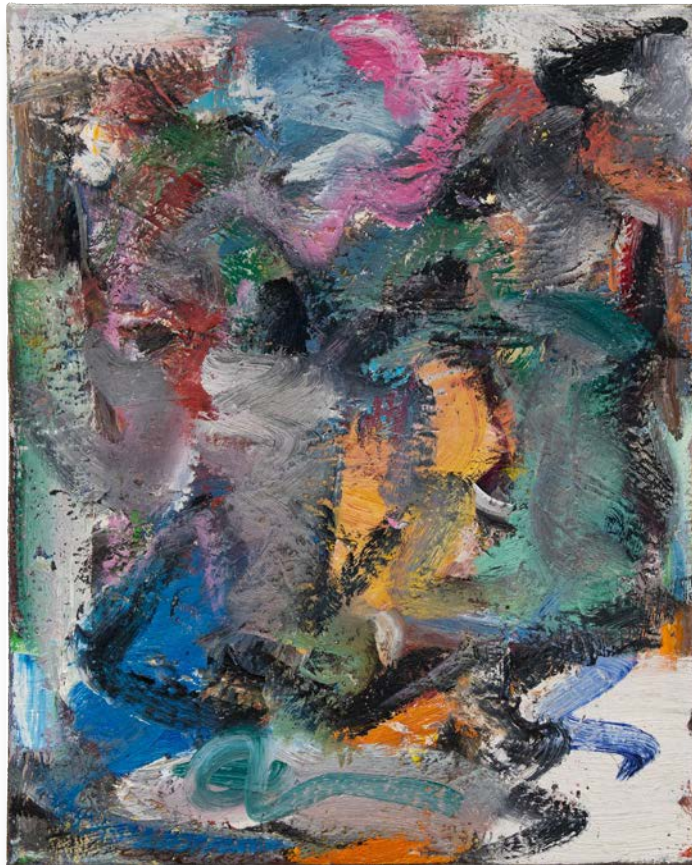

CHRISTOPHER CUTTS GALLERY

21 Morrow Avenue, Toronto, Ontario M6R 2H9

www.cuttsgallery.com

info@cuttsgallery.com

1 (416) 532 5566

@cuttsgallery

PETER TEMPLEMAN

Painting No. 13

2015 - 2016

oil on canvas

20 x 16 inches (51 x 40.5 cm)