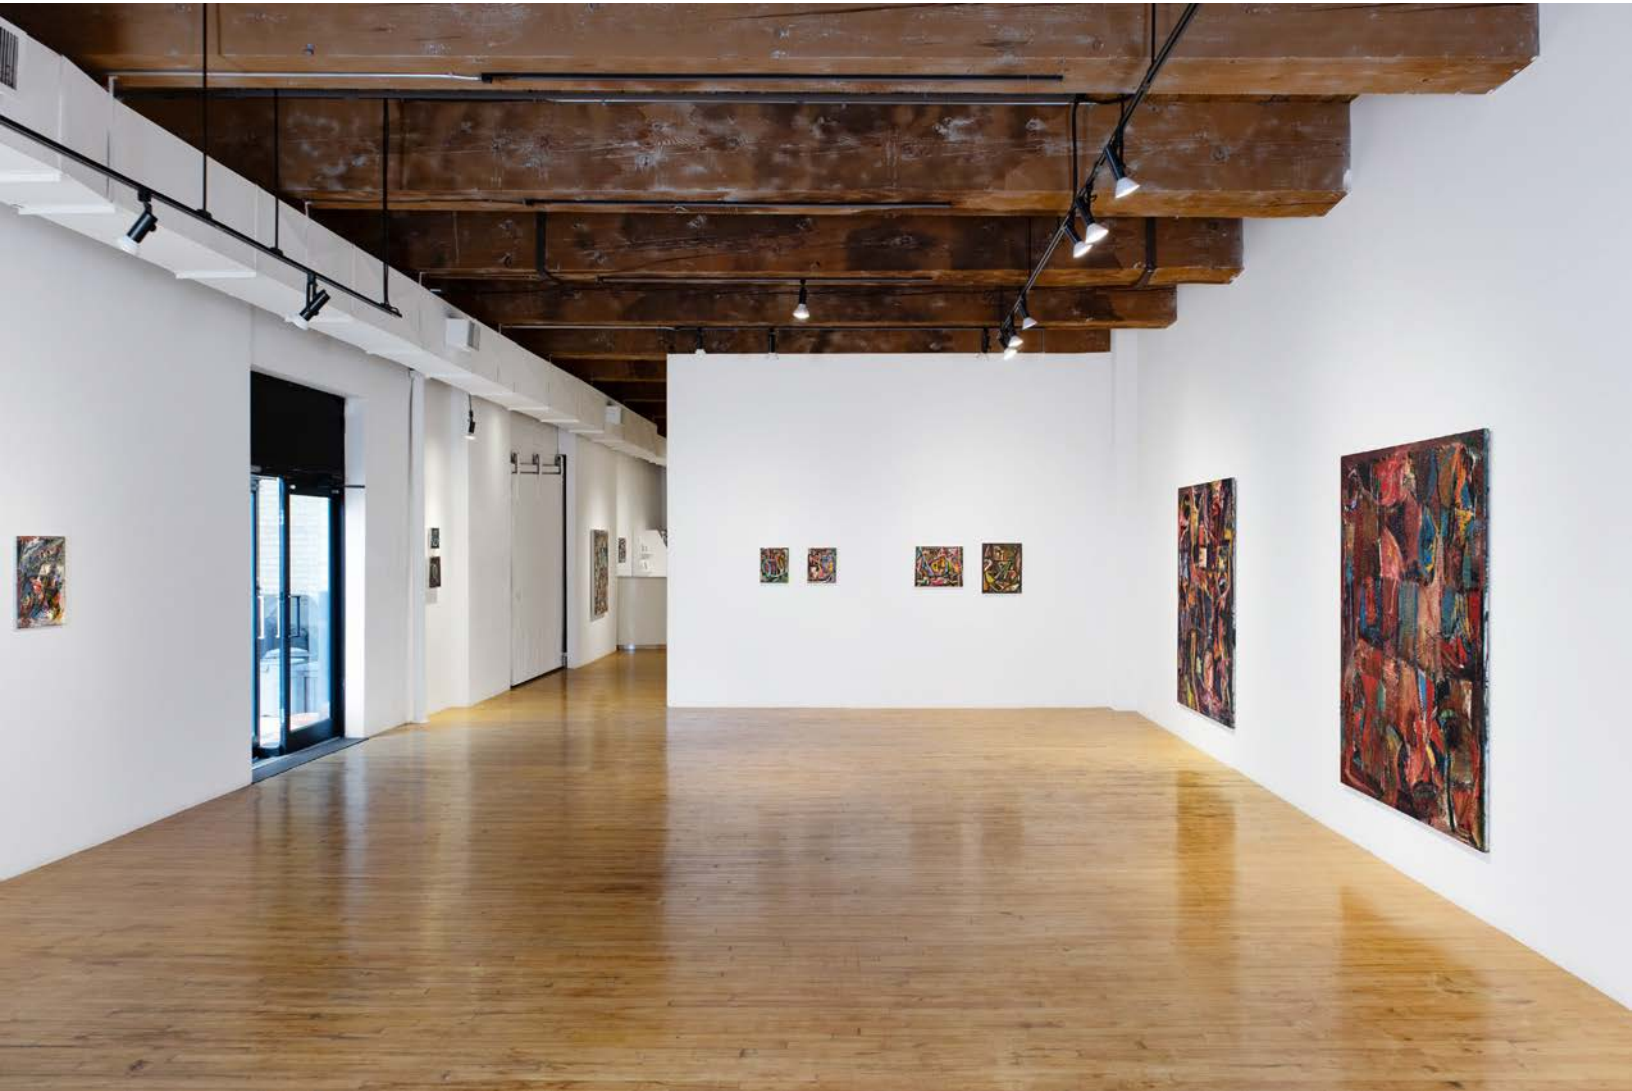

CHRISTOPHER CUTTS GALLERY

south gallery, north wall