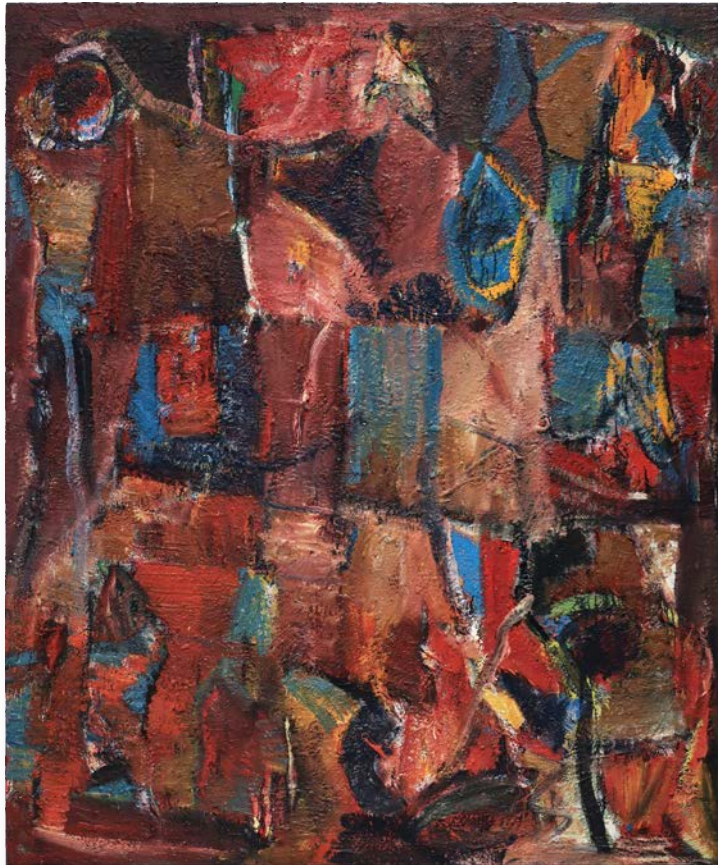

CHRISTOPHER CUTTS GALLERY

21 Morrow Avenue, Toronto, Ontario M6R 2H9

www.cuttsgallery.com

info@cuttsgallery.com

1 (416) 532 5566

@cuttsgallery

PETER TEMPLEMAN

Phase No. 4

1997

oil on canvas

72 x 60 inches (183 x 152.5 cm)