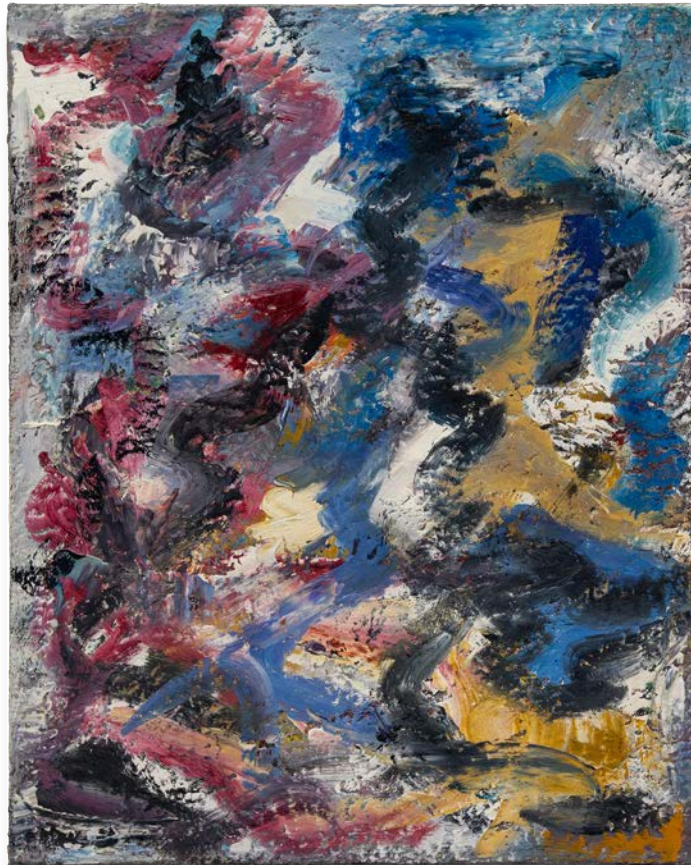

CHRISTOPHER CUTTS GALLERY

21 Morrow Avenue, Toronto, Ontario M6R 2H9

www.cuttsgallery.com

info@cuttsgallery.com

1 (416) 532 5566

@cuttsgallery

PETER TEMPLEMAN

Painting No. 14

2015 - 2016

oil on canvas

20 x 16 inches (51 x 40.5 cm)