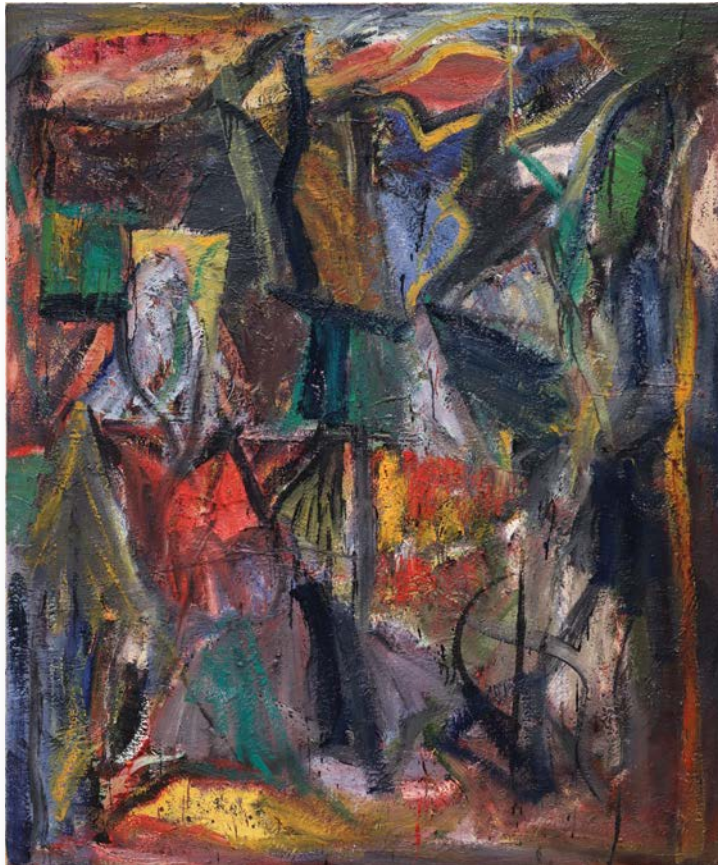

CHRISTOPHER CUTTS GALLERY

21 Morrow Avenue, Toronto, Ontario M6R 2H9

www.cuttsgallery.com

info@cuttsgallery.com

1 (416) 532 5566

@cuttsgallery

PETER TEMPLEMAN

Phase No. 2

1997

oil on canvas

72 x 60 inches (183 x 152.5 cm)