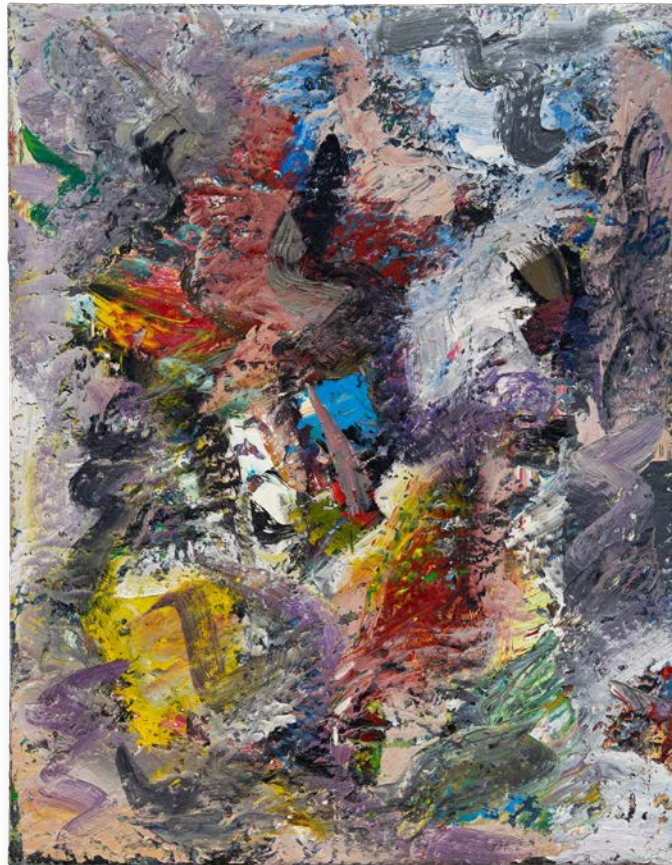

CHRISTOPHER CUTTS GALLERY

21 Morrow Avenue, Toronto, Ontario M6R 2H9

www.cuttsgallery.com

info@cuttsgallery.com

1 (416) 532 5566

@cuttsgallery

PETER TEMPLEMAN

Painting No. 2

2015 - 2016

oil on canvas

18 x 14 inches (45.5 x 35.5 cm)