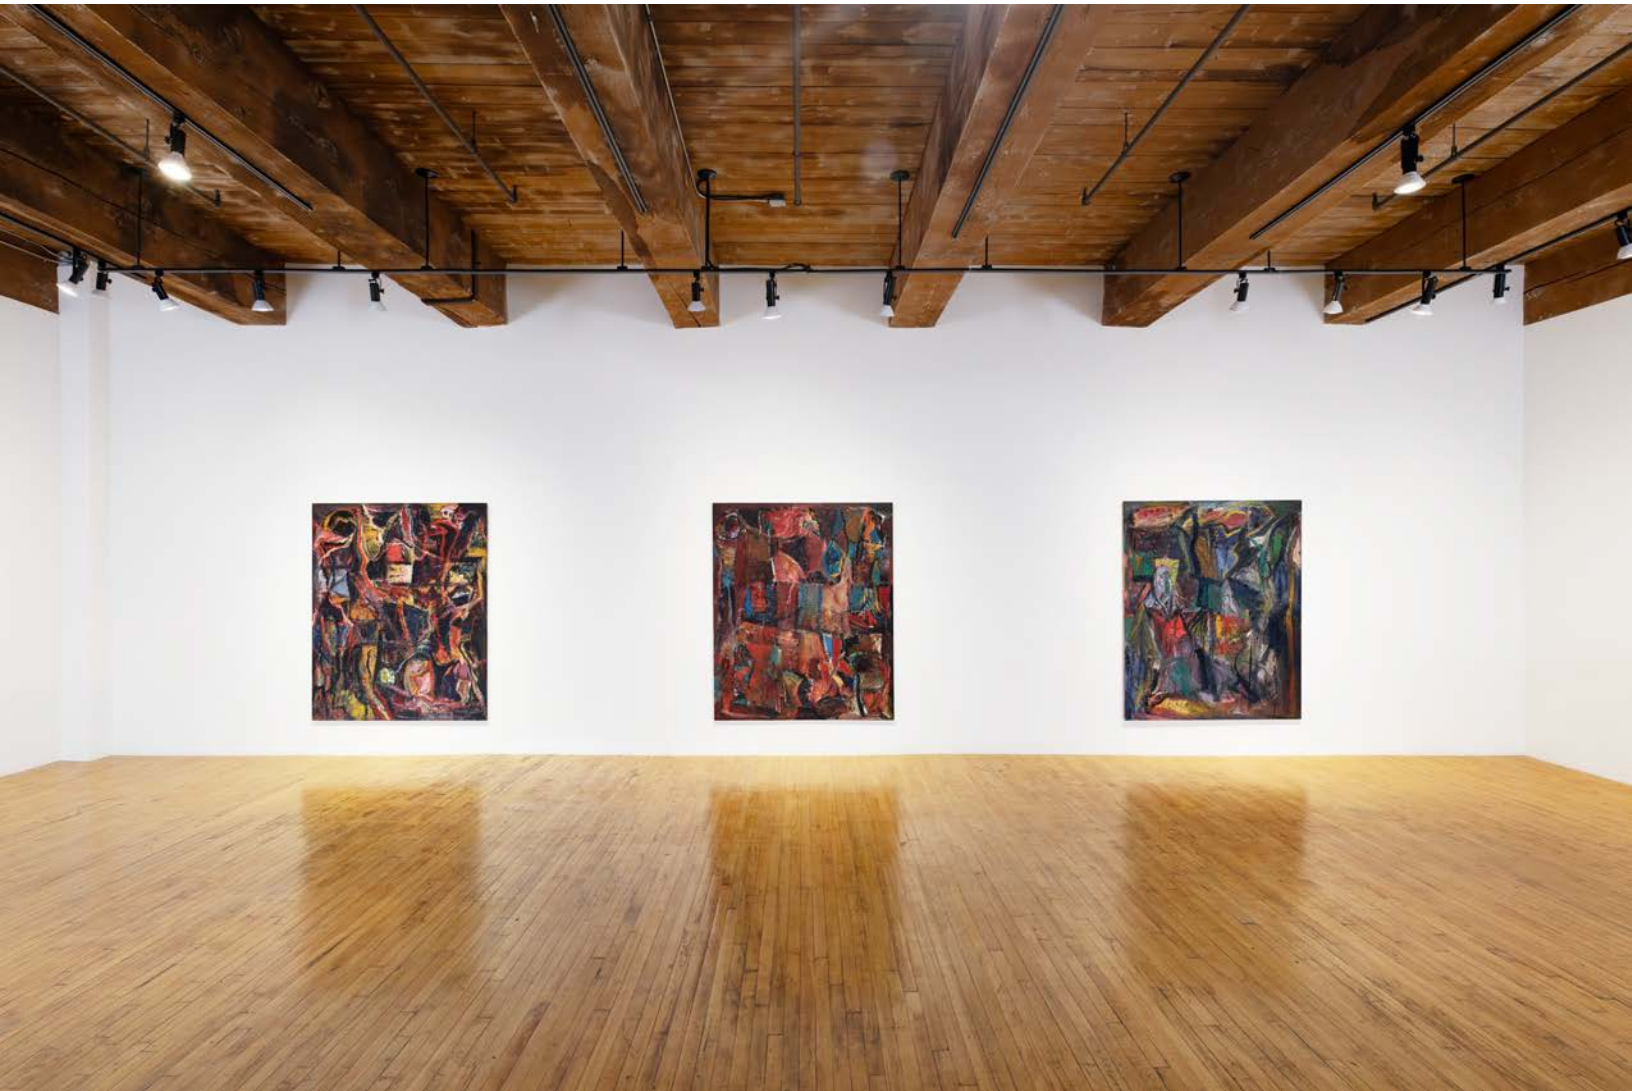

@cuttsgallery

PETER TEMPLEMAN

Bred for Success

2015

oil on canvas

20 x 16 inches (51 x 40.5 cm)

CHRISTOPHER CUTTS GALLERY

south gallery, east wall