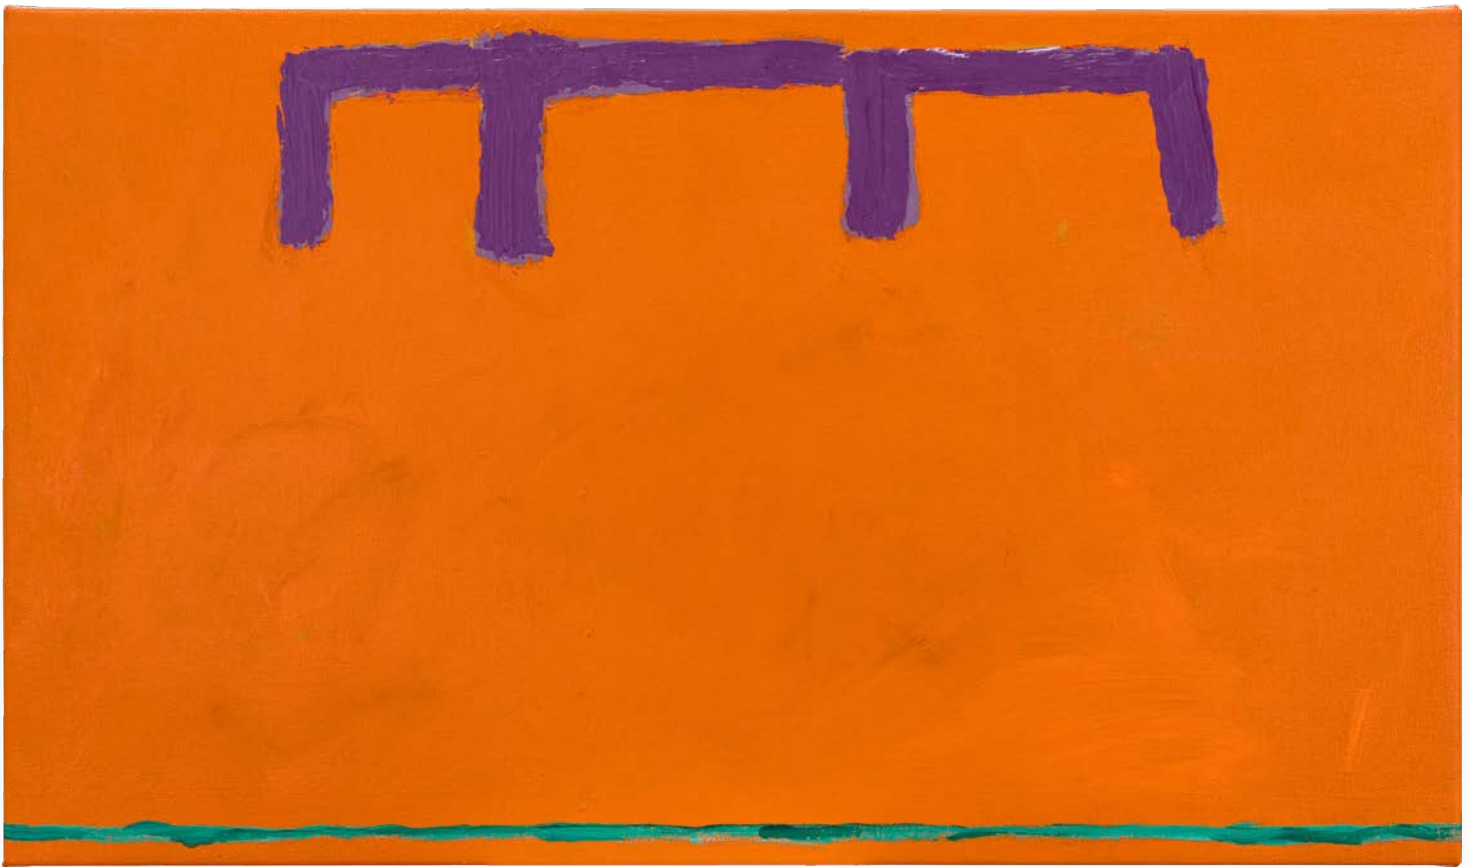

CHRISTOPHER CUTTS GALLERY

21 Morrow Avenue, Toronto, Ontario M6R 2H9

www.cuttsgallery.com

info@cuttsgallery.com

1 (416) 532 5566

@cuttsgallery

RAY MEAD

Untitled

1985

acrylic on canvas

20 x 34 inches (51 x 86.5 cm)