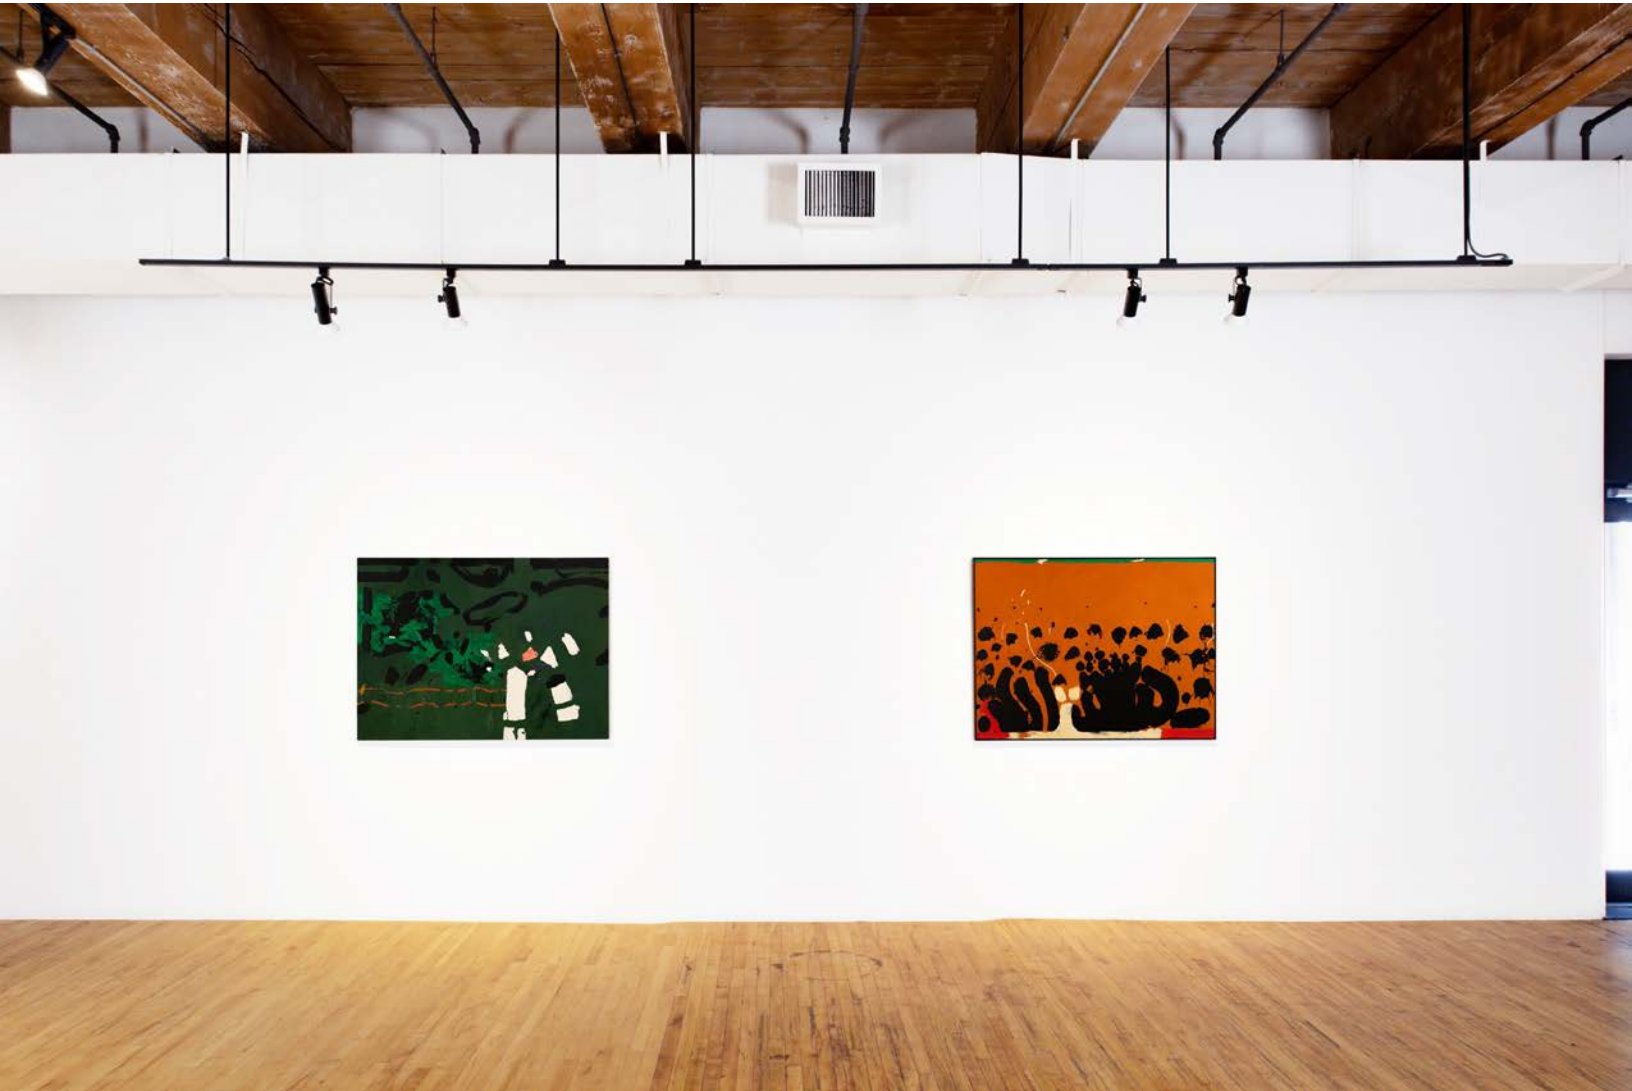

acrylic on canvas

40.25 x 24 inches (102.2 x 61 cm)

CHRISTOPHER CUTTS GALLERY

south gallery, west wall

CHRISTOPHER CUTTS GALLERY

21 Morrow Avenue, Toronto, Ontario M6R 2H9

[www.cuttsgallery.com](http://www.cuttsgallery.com)