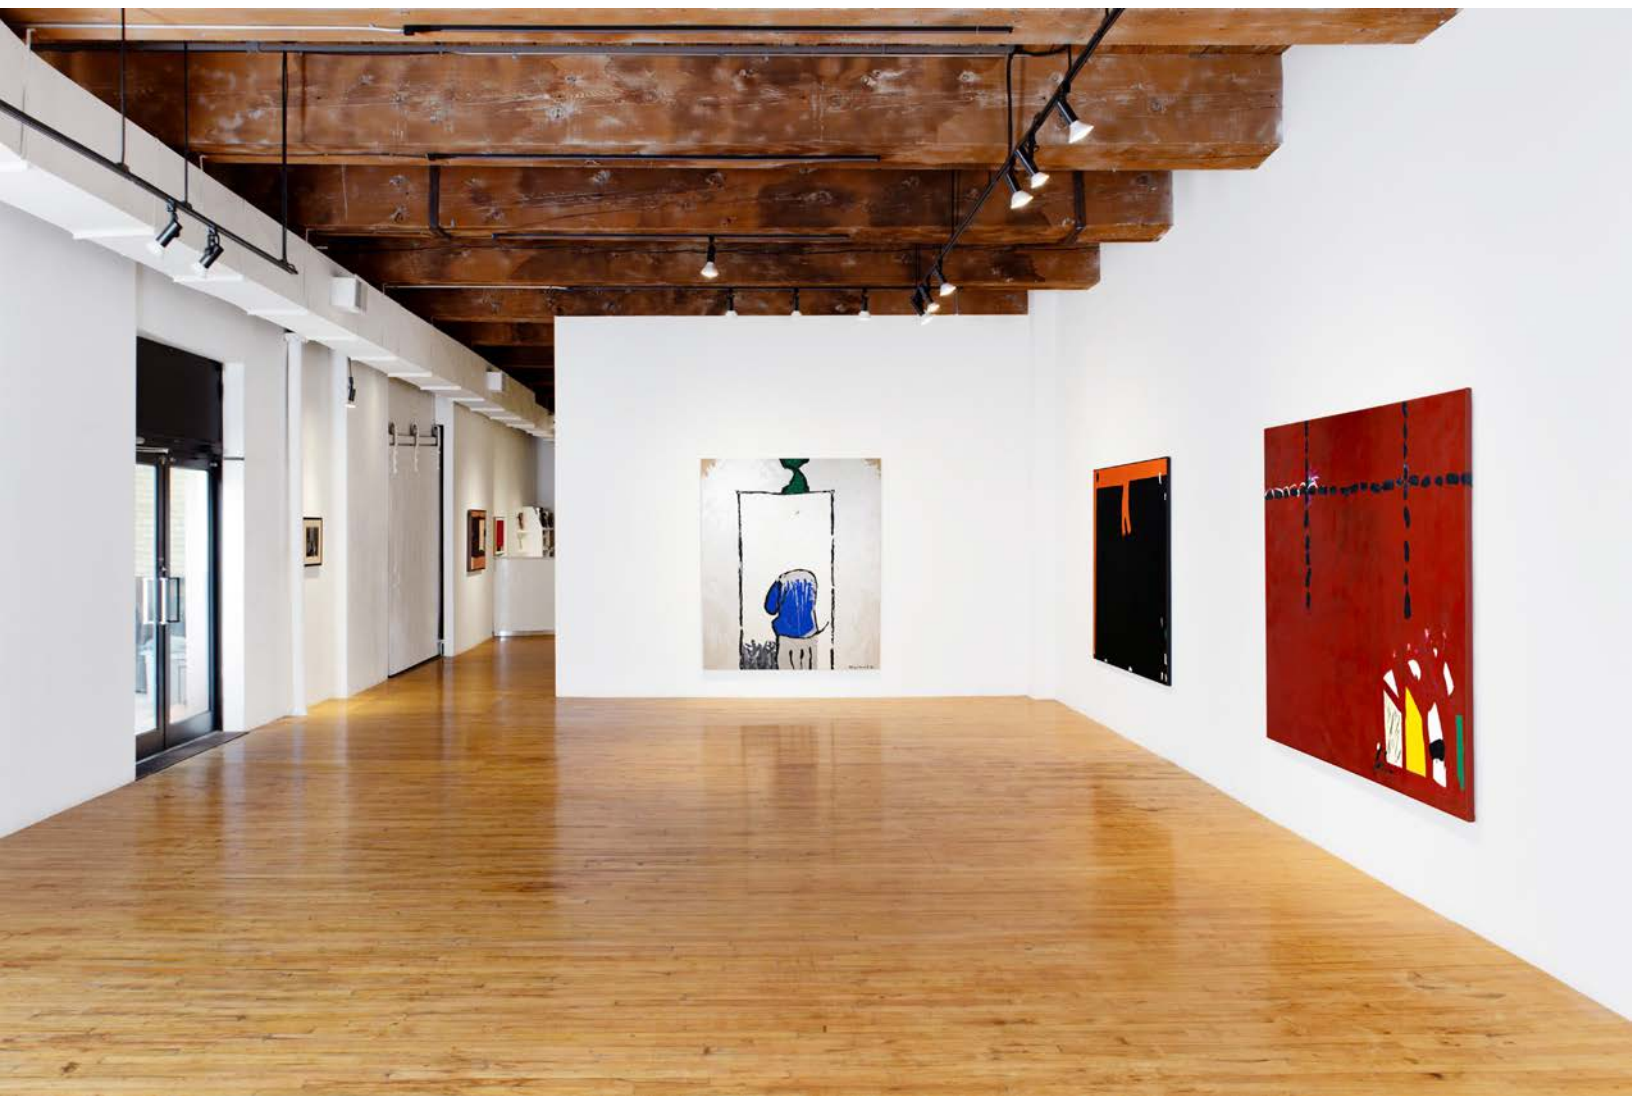

CHRISTOPHER CUTTS GALLERY

south gallery, north wall