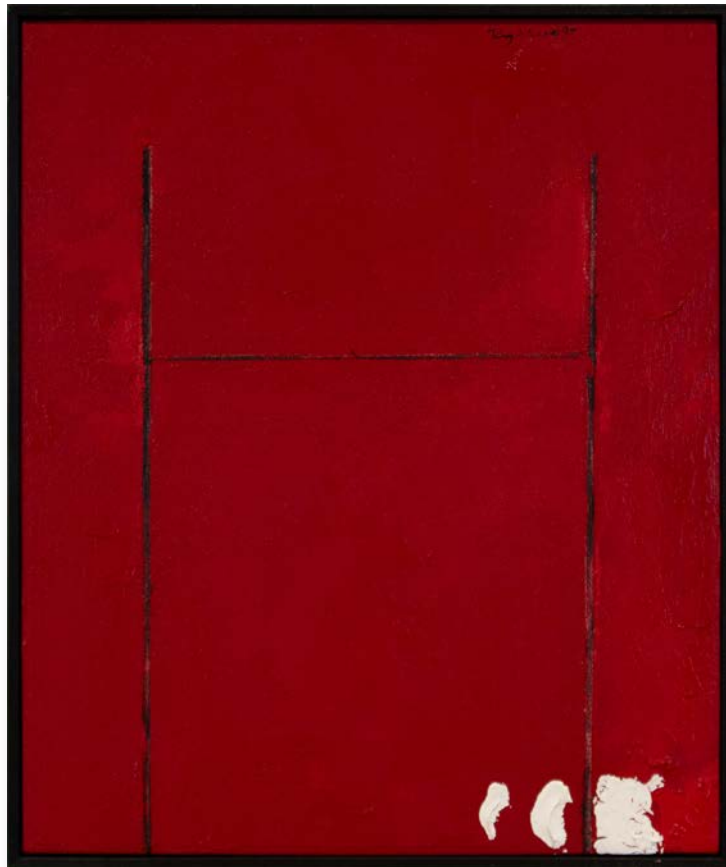

CHRISTOPHER CUTTS GALLERY

21 Morrow Avenue, Toronto, Ontario M6R 2H9

www.cuttsgallery.com

info@cuttsgallery.com

1 (416) 532 5566

@cuttsgallery

RAY MEAD

H-Bird

1998

acrylic on canvas

18 x 15 inches (45.5 x 38 cm)

18.75 x 15.75 inches (47.5 x 40 cm) framed