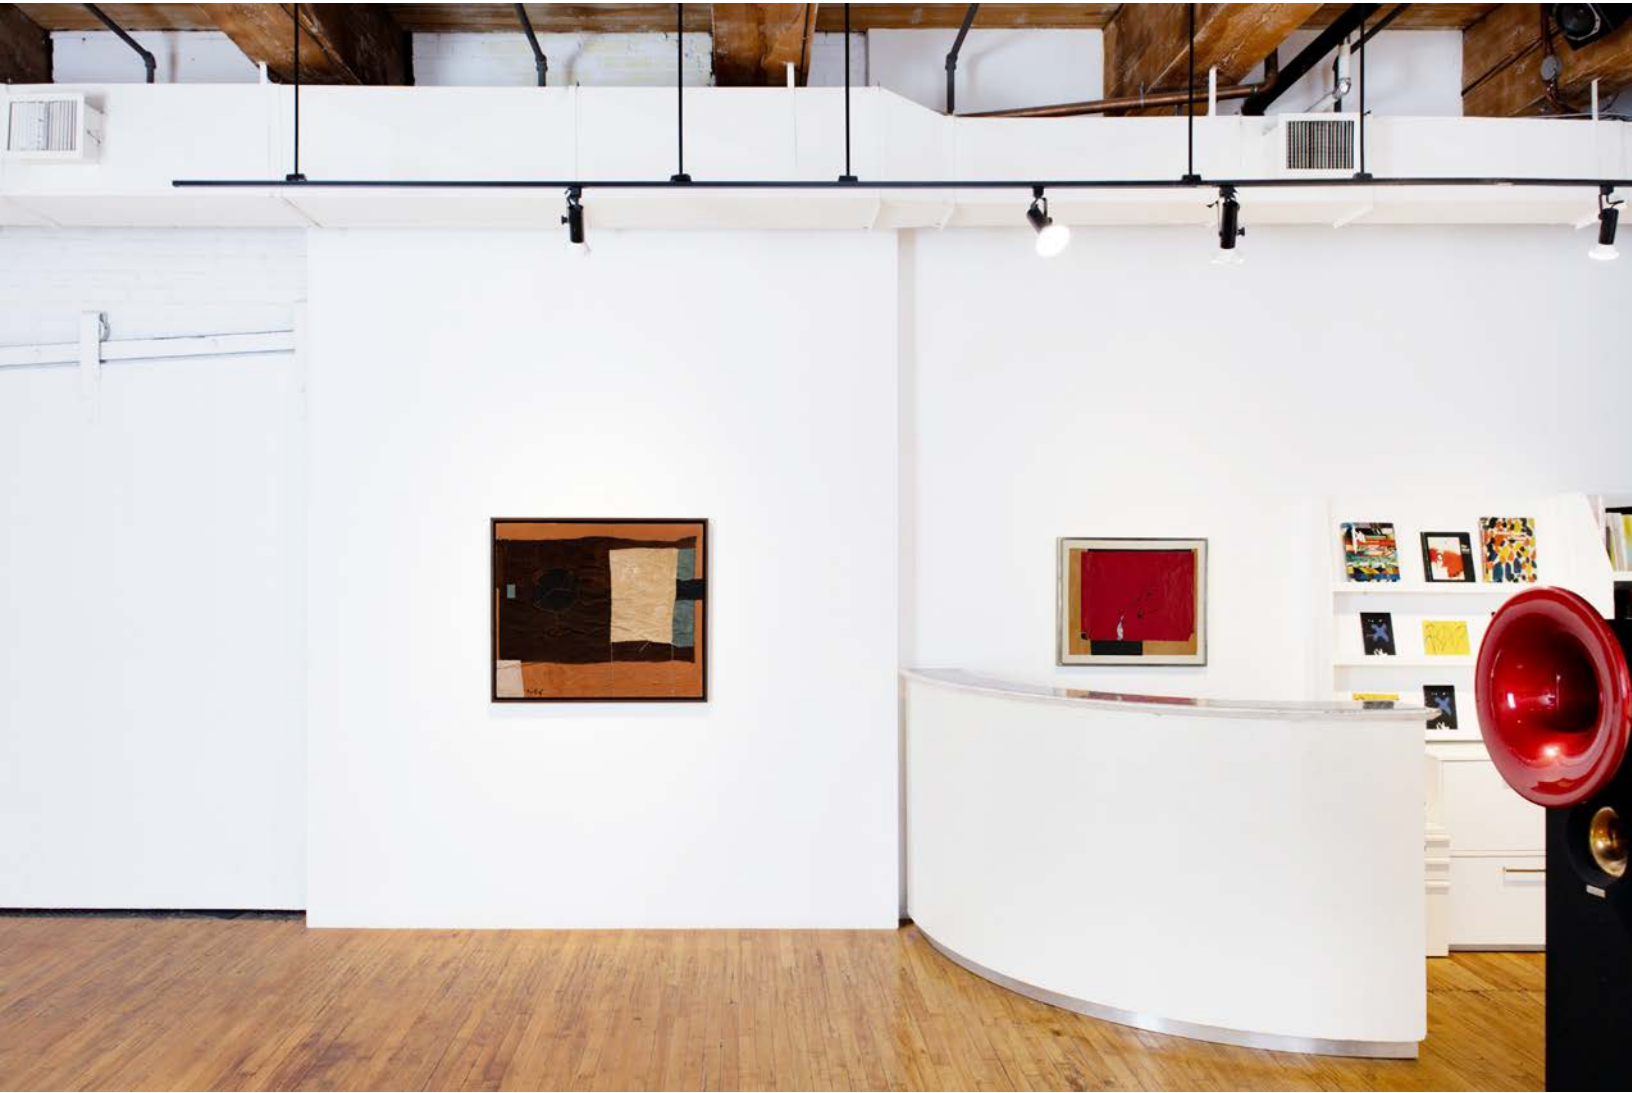

1975

acrylic on canvas

50.25 x 43.5 inches (127.6 x 110.5 cm)

CHRISTOPHER CUTTS GALLERY

north gallery, west wall

CHRISTOPHER CUTTS GALLERY

21 Morrow Avenue, Toronto, Ontario M6R 2H9

[www.cuttsgallery.com](http://www.cuttsgallery.com)