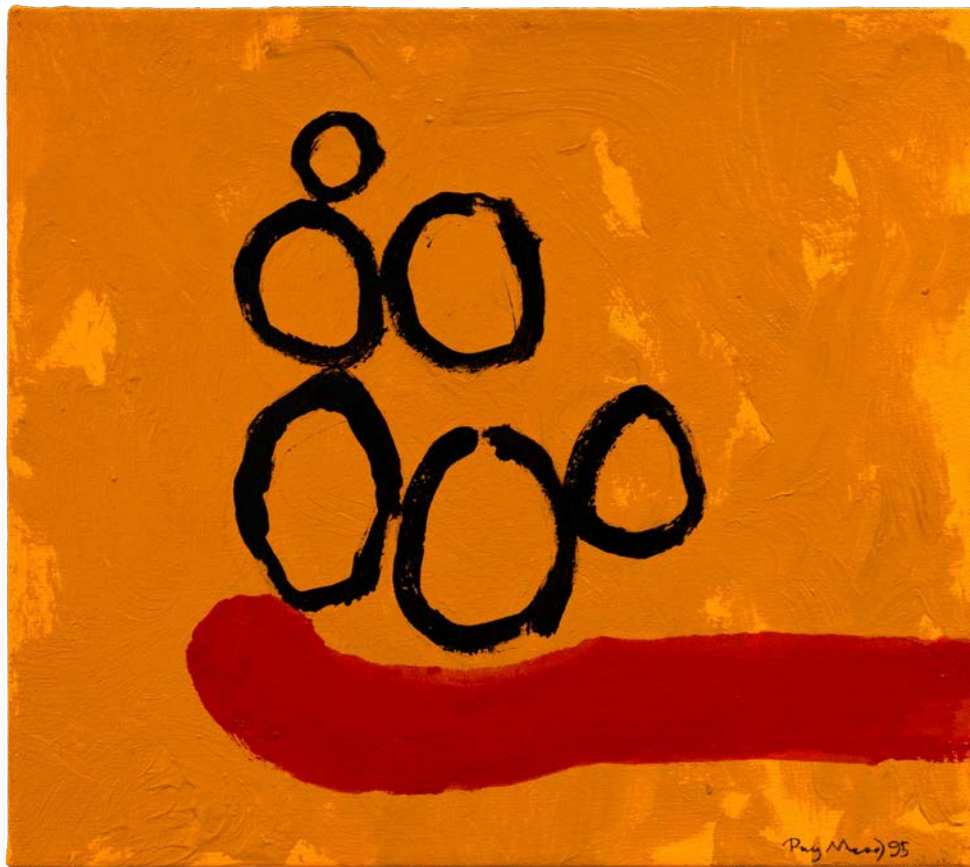

CHRISTOPHER CUTTS GALLERY

21 Morrow Avenue, Toronto, Ontario M6R 2H9

www.cuttsgallery.com

info@cuttsgallery.com

1 (416) 532 5566

@cuttsgallery

RAY MEAD

Untitled

1995

acrylic on canvas

16 x 18 inches (40.5 x 45.5 cm)