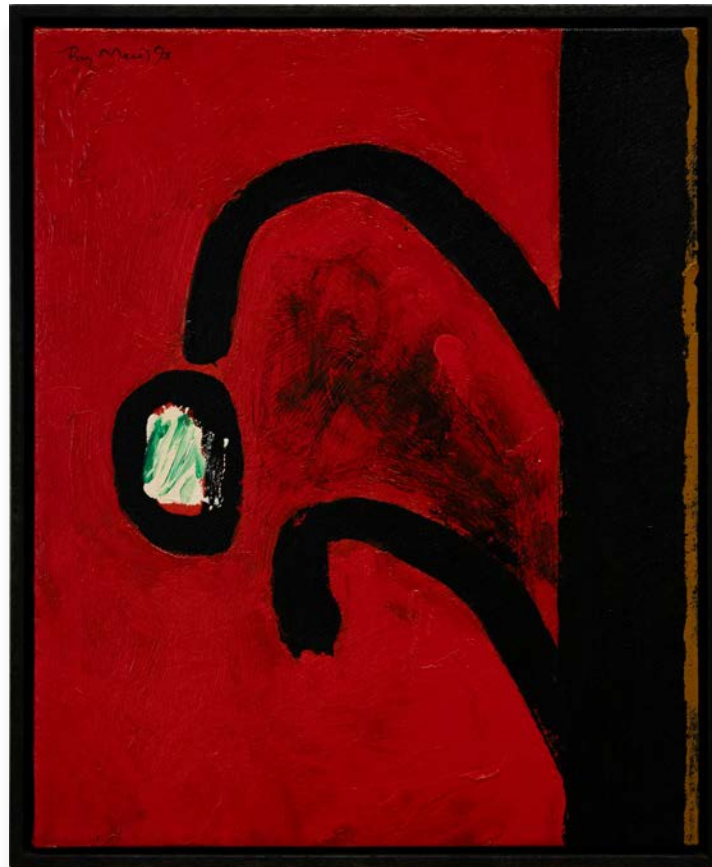

CHRISTOPHER CUTTS GALLERY

21 Morrow Avenue, Toronto, Ontario M6R 2H9

www.cuttsgallery.com

info@cuttsgallery.com

1 (416) 532 5566

@cuttsgallery

RAY MEAD

Untitled

1994

acrylic on canvas

21 x 17 inches (53.5 x 43 cm)

22.25 x 18.25 inches (56.5 x 46.5 cm) framed