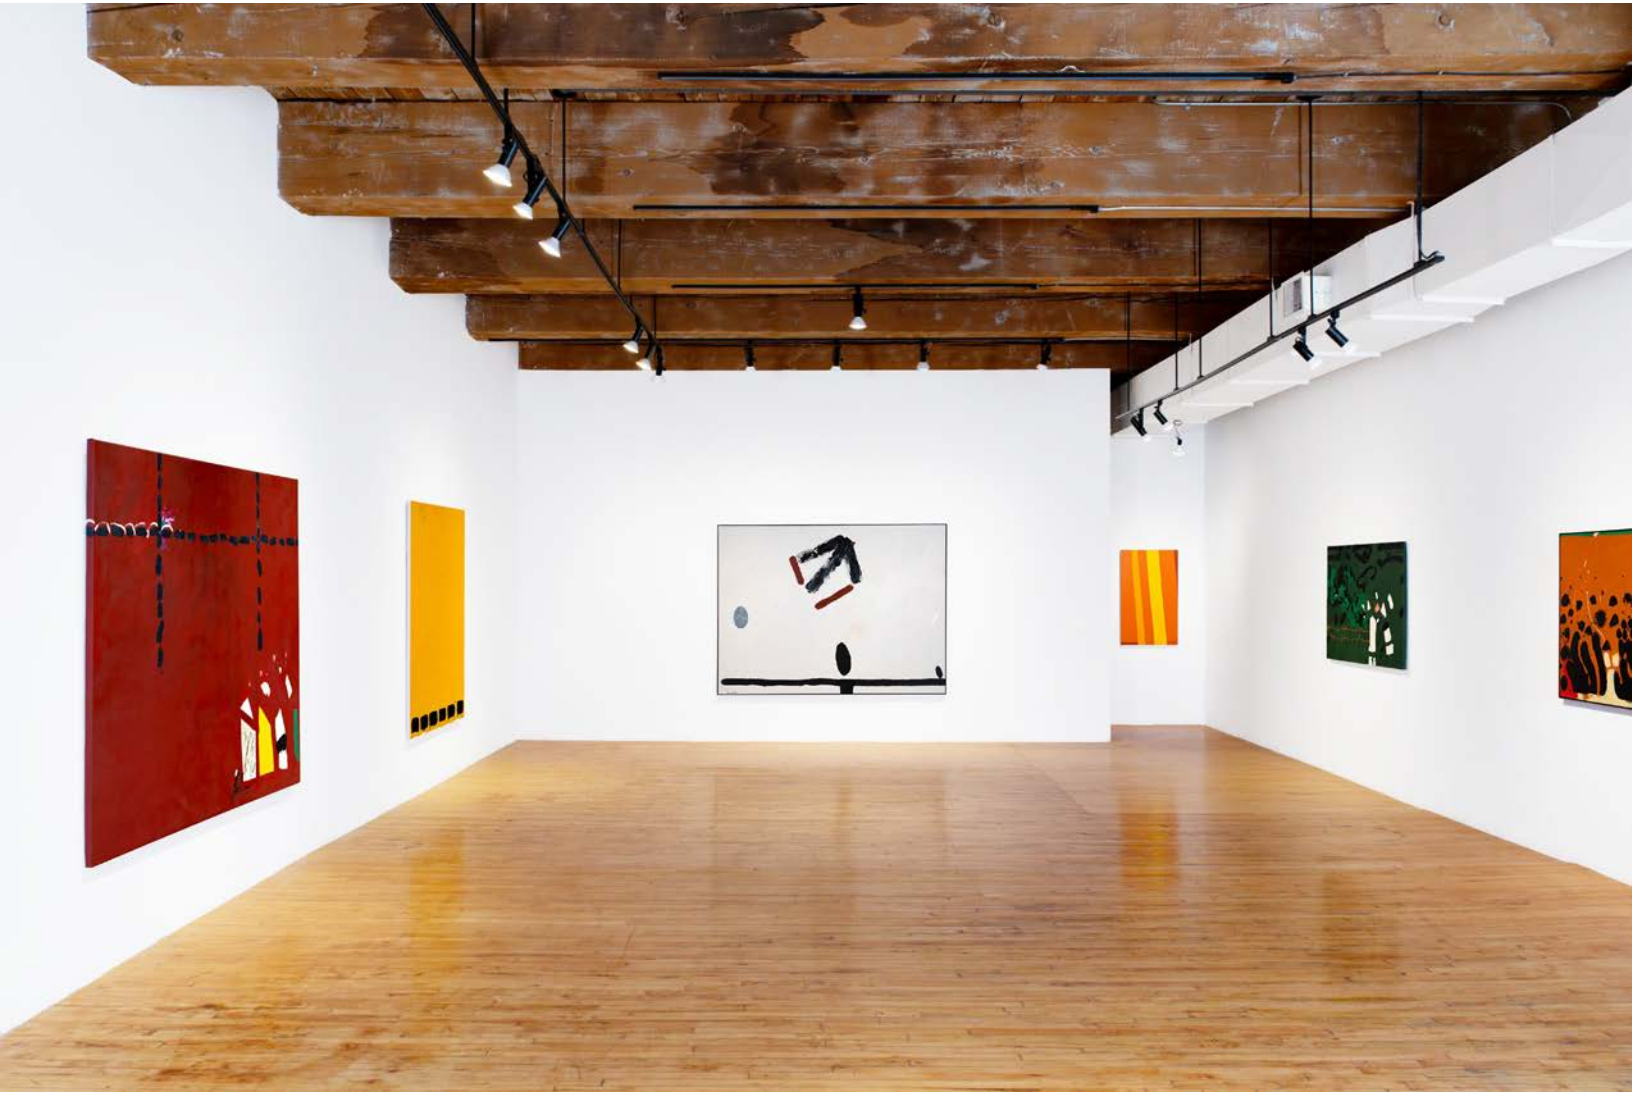

1 (416) 532 5566

@cuttsgallery

RAY MEAD

*Untitled*

1991

acrylic on canvas

66.5 x 52.5 inches (169 x 133.5 cm)

CHRISTOPHER CUTTS GALLERY