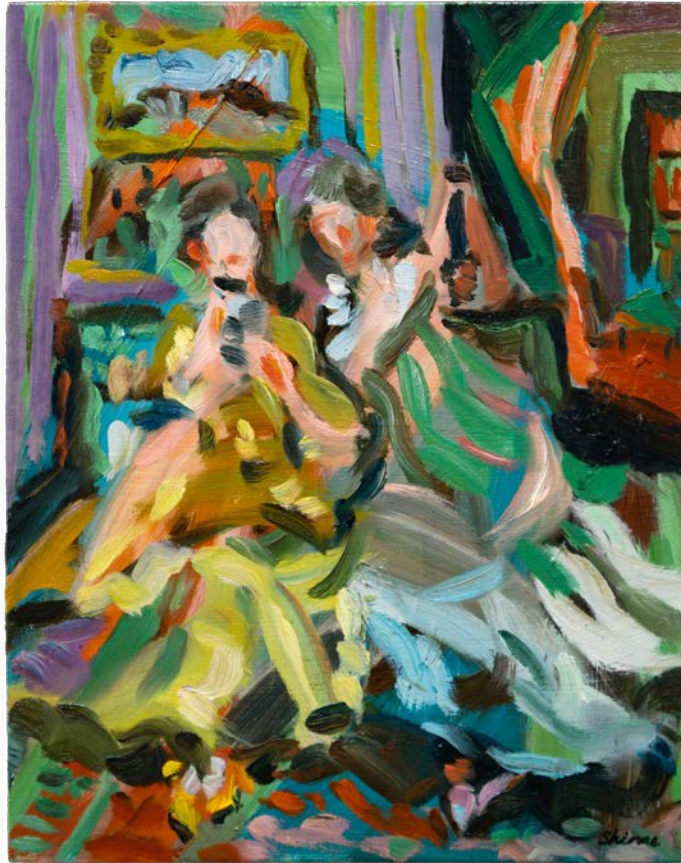

CHRISTOPHER CUTTS GALLERY

21 Morrow Avenue, Toronto, Ontario M6R 2H9

www.cuttsgallery.com

info@cuttsgallery.com

1 (416) 532 5566

@cuttsgallery

SHINAE KIM

Sisters

2024

oil on panel

14 x 11 inches (35.5 x 28 cm)