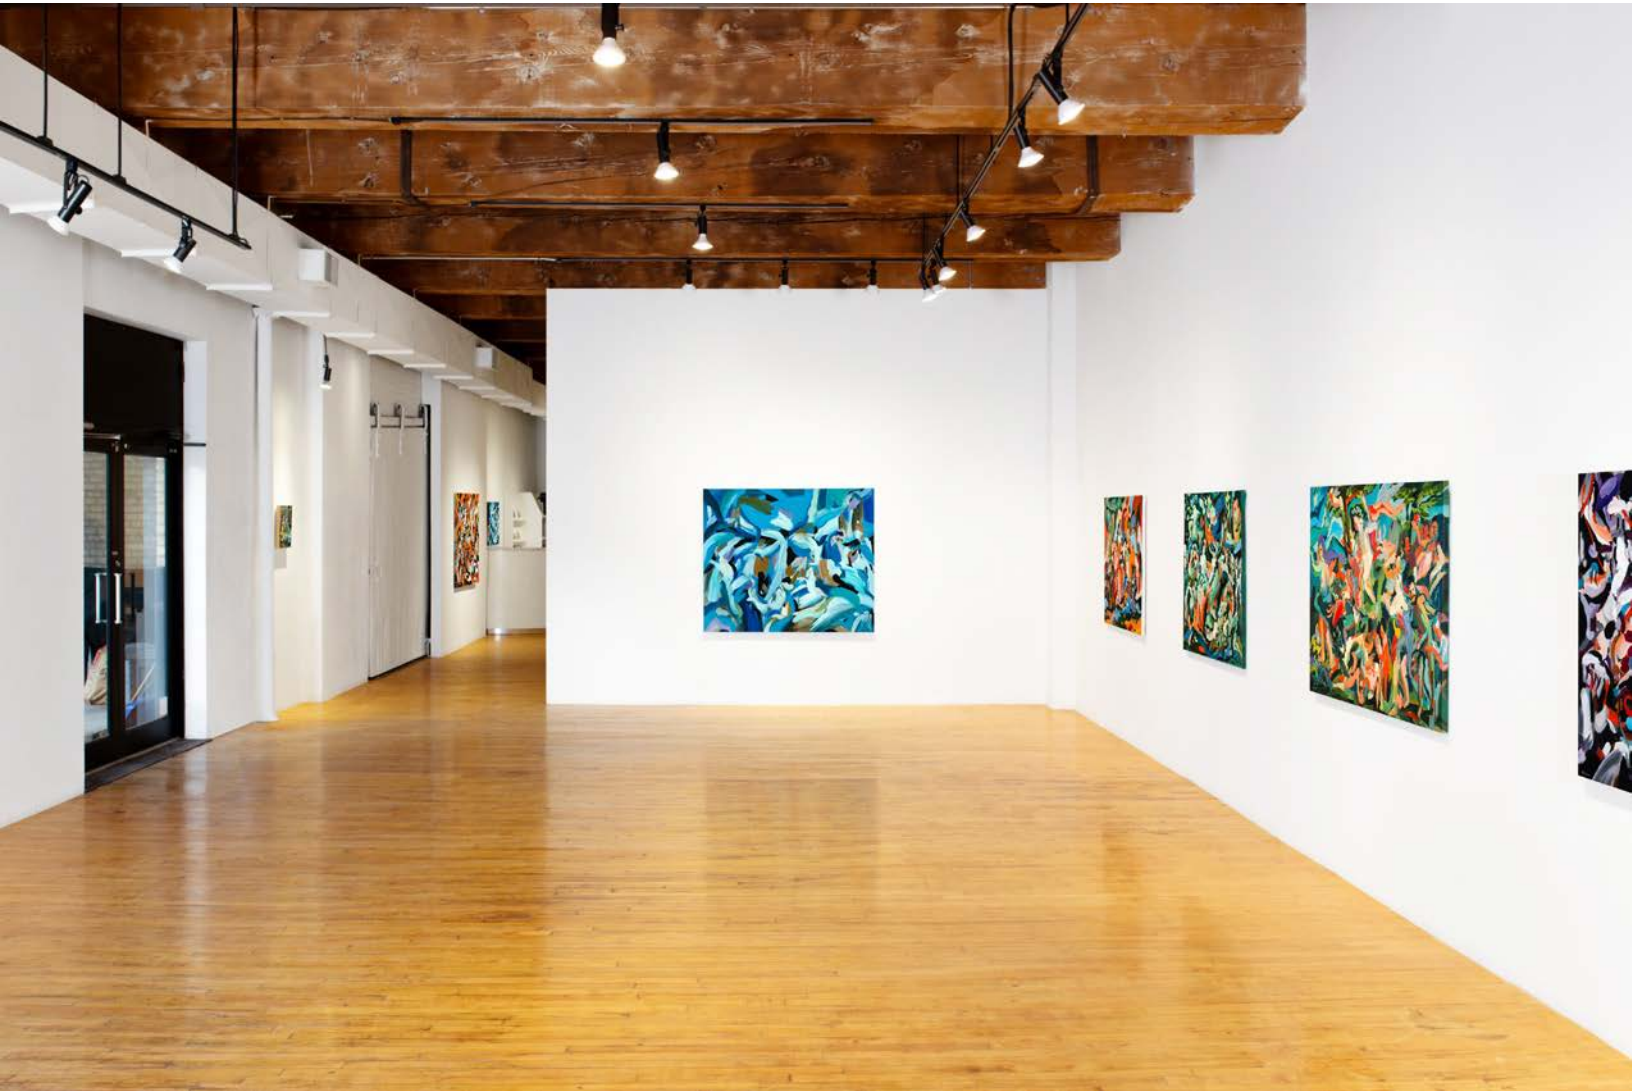

CHRISTOPHER CUTTS GALLERY