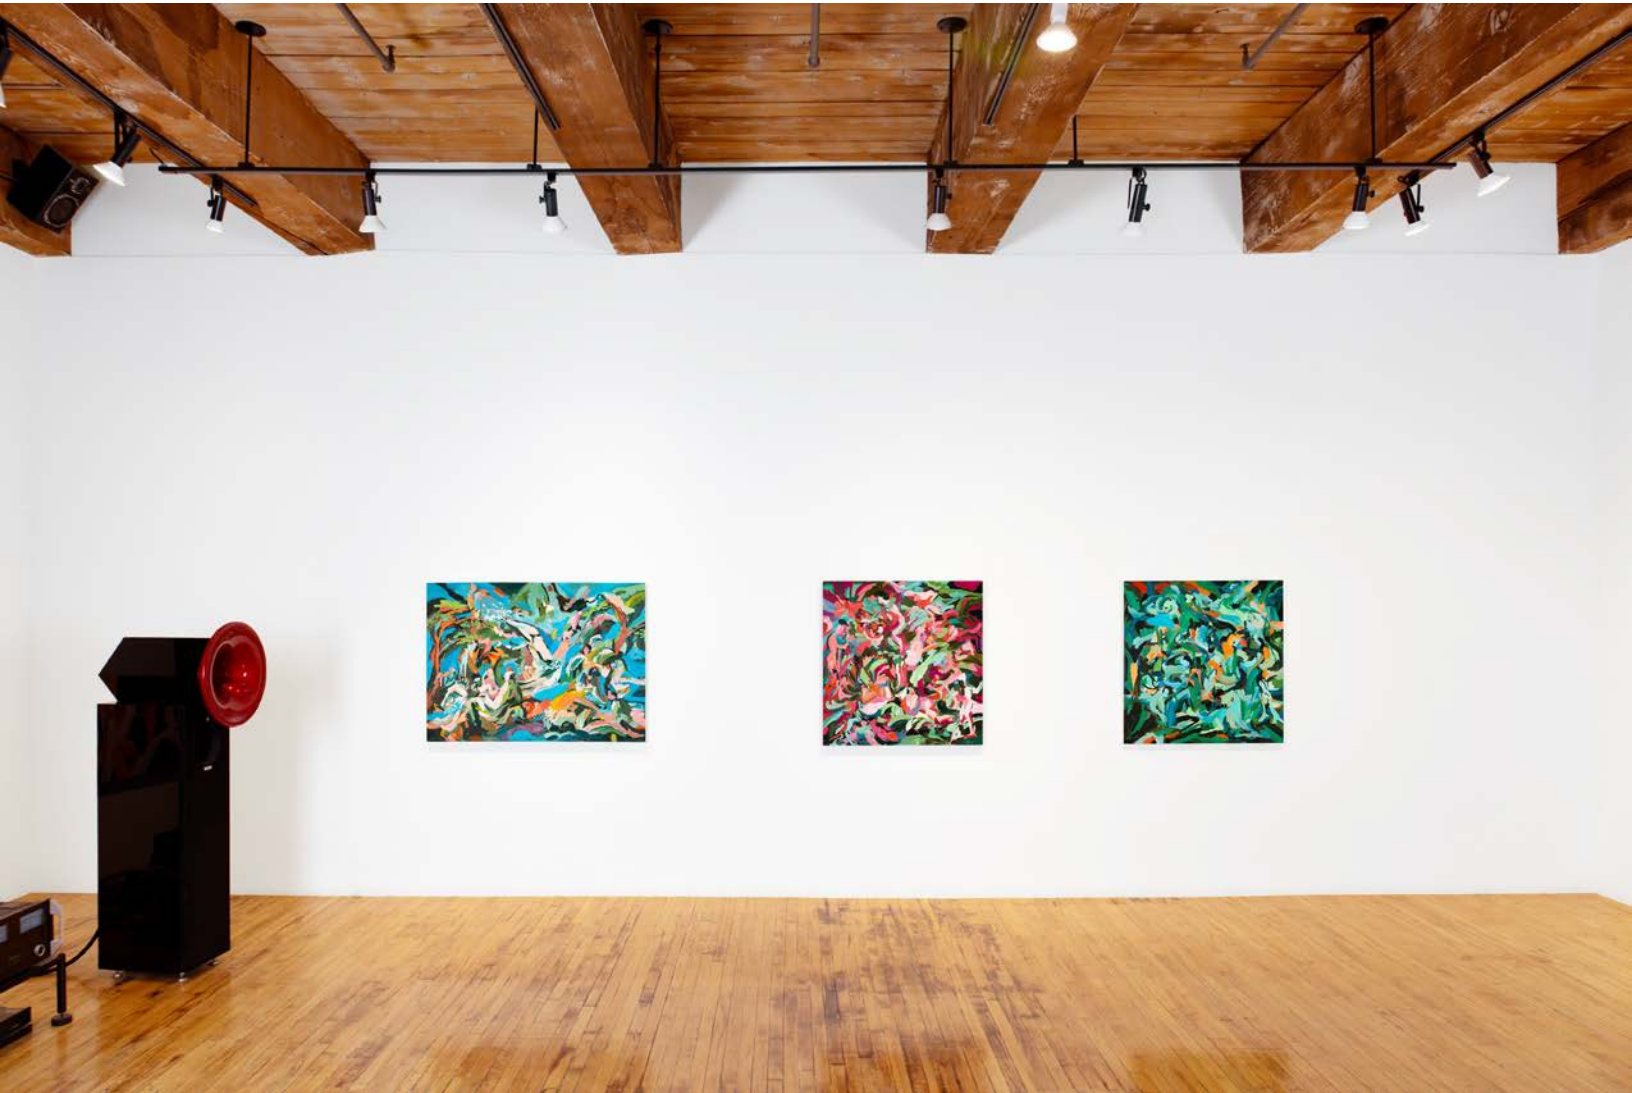

CHRISTOPHER CUTTS GALLERY