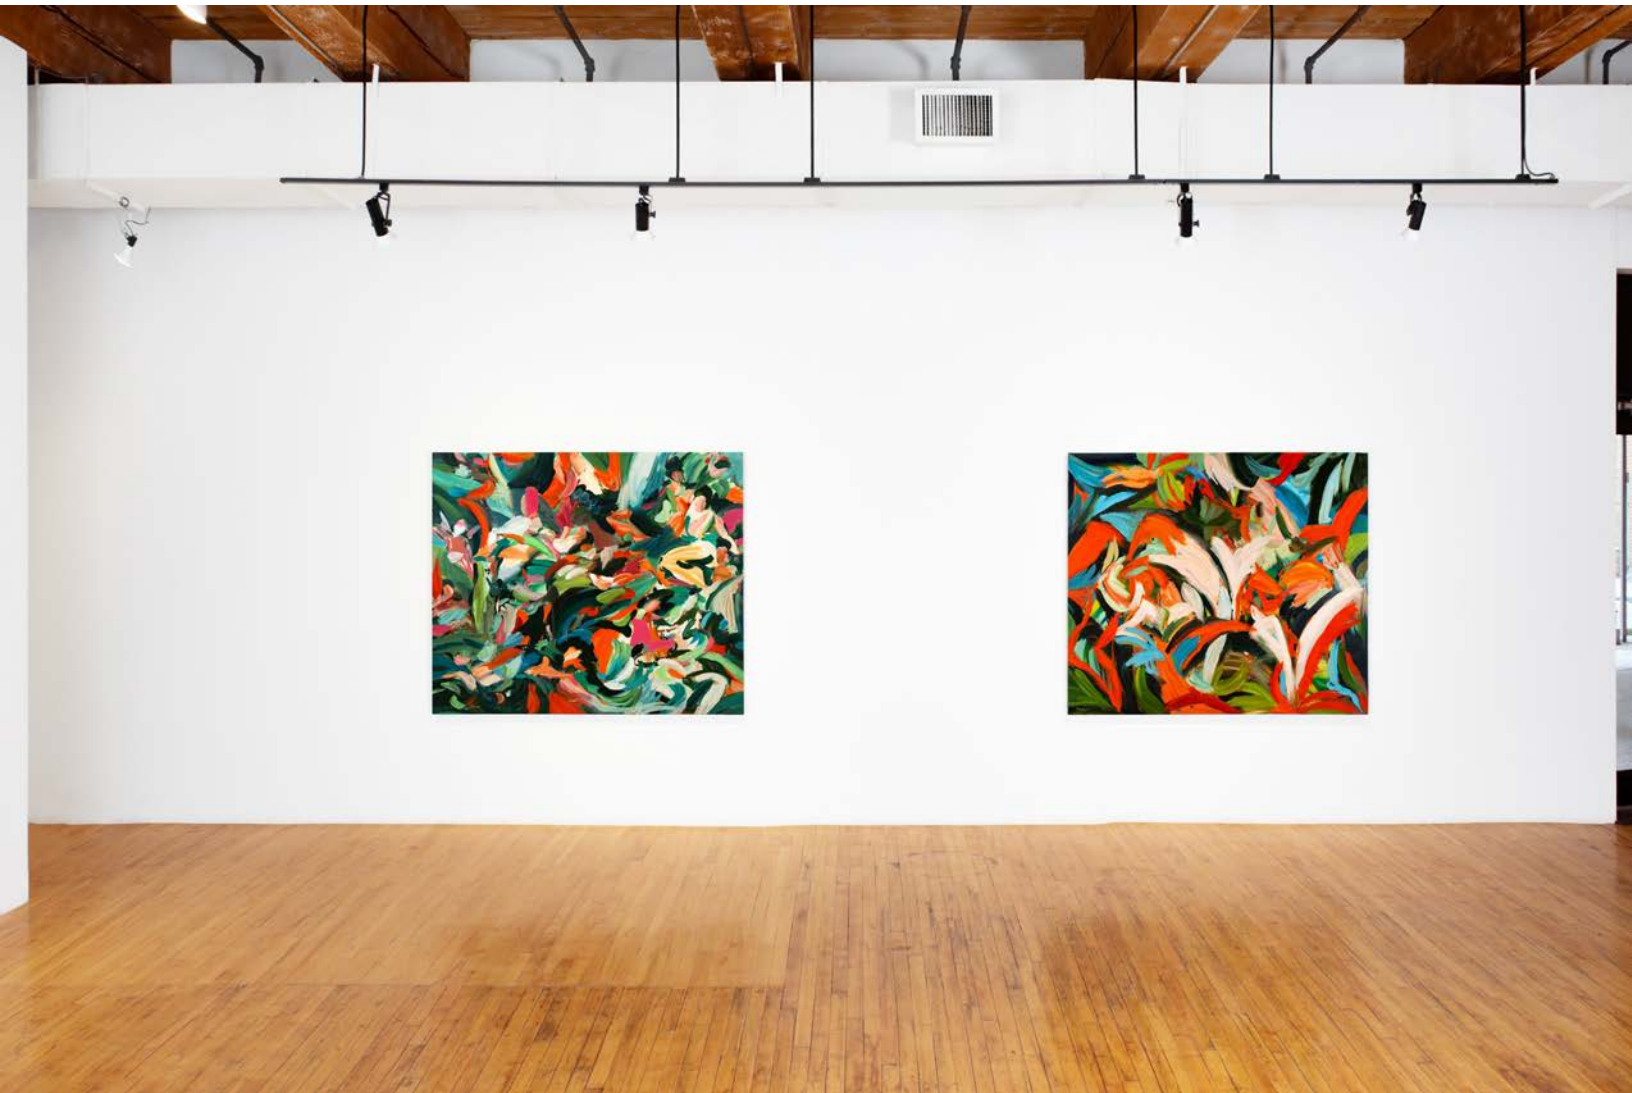

CHRISTOPHER CUTTS GALLERY