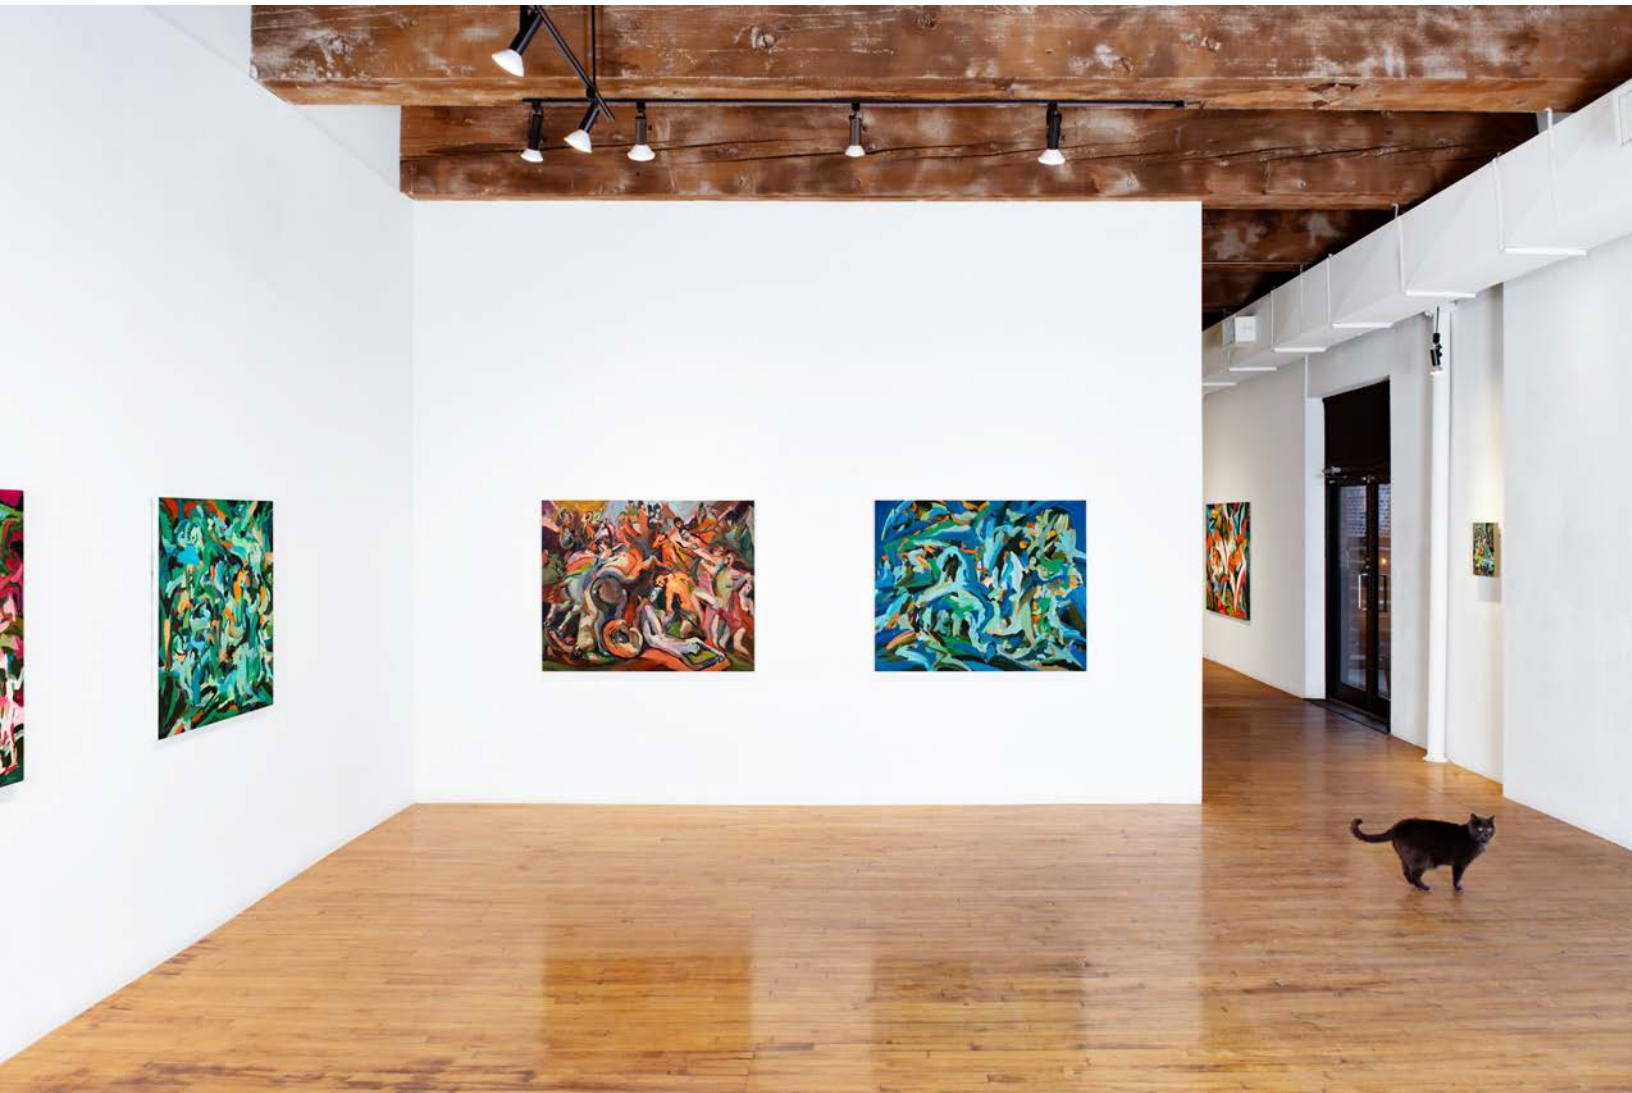

Daphne

2025

oil on canvas

36 x 36 inches (91.5 x 91.5 cm)

CHRISTOPHER CUTTS GALLERY

north gallery, south wall

CHRISTOPHER CUTTS GALLERY

21 Morrow Avenue, Toronto, Ontario M6R 2H9