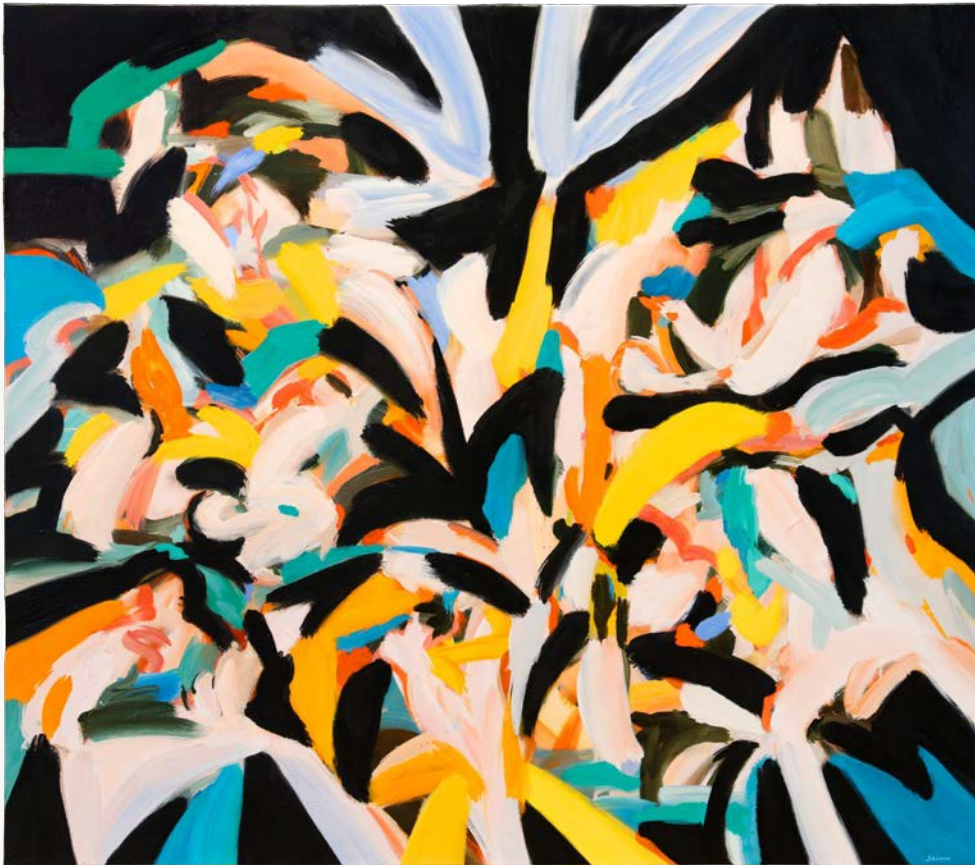

north gallery, north wall

CHRISTOPHER CUTTS GALLERY

21 Morrow Avenue, Toronto, Ontario M6R 2H9

www.cuttsgallery.com

info@cuttsgallery.com

1 (416) 532 5566

@cuttsgallery

SHINAE KIM

Infusion

2026

oil on canvas

60 x 68 inches (152.5 x 172.5 cm)