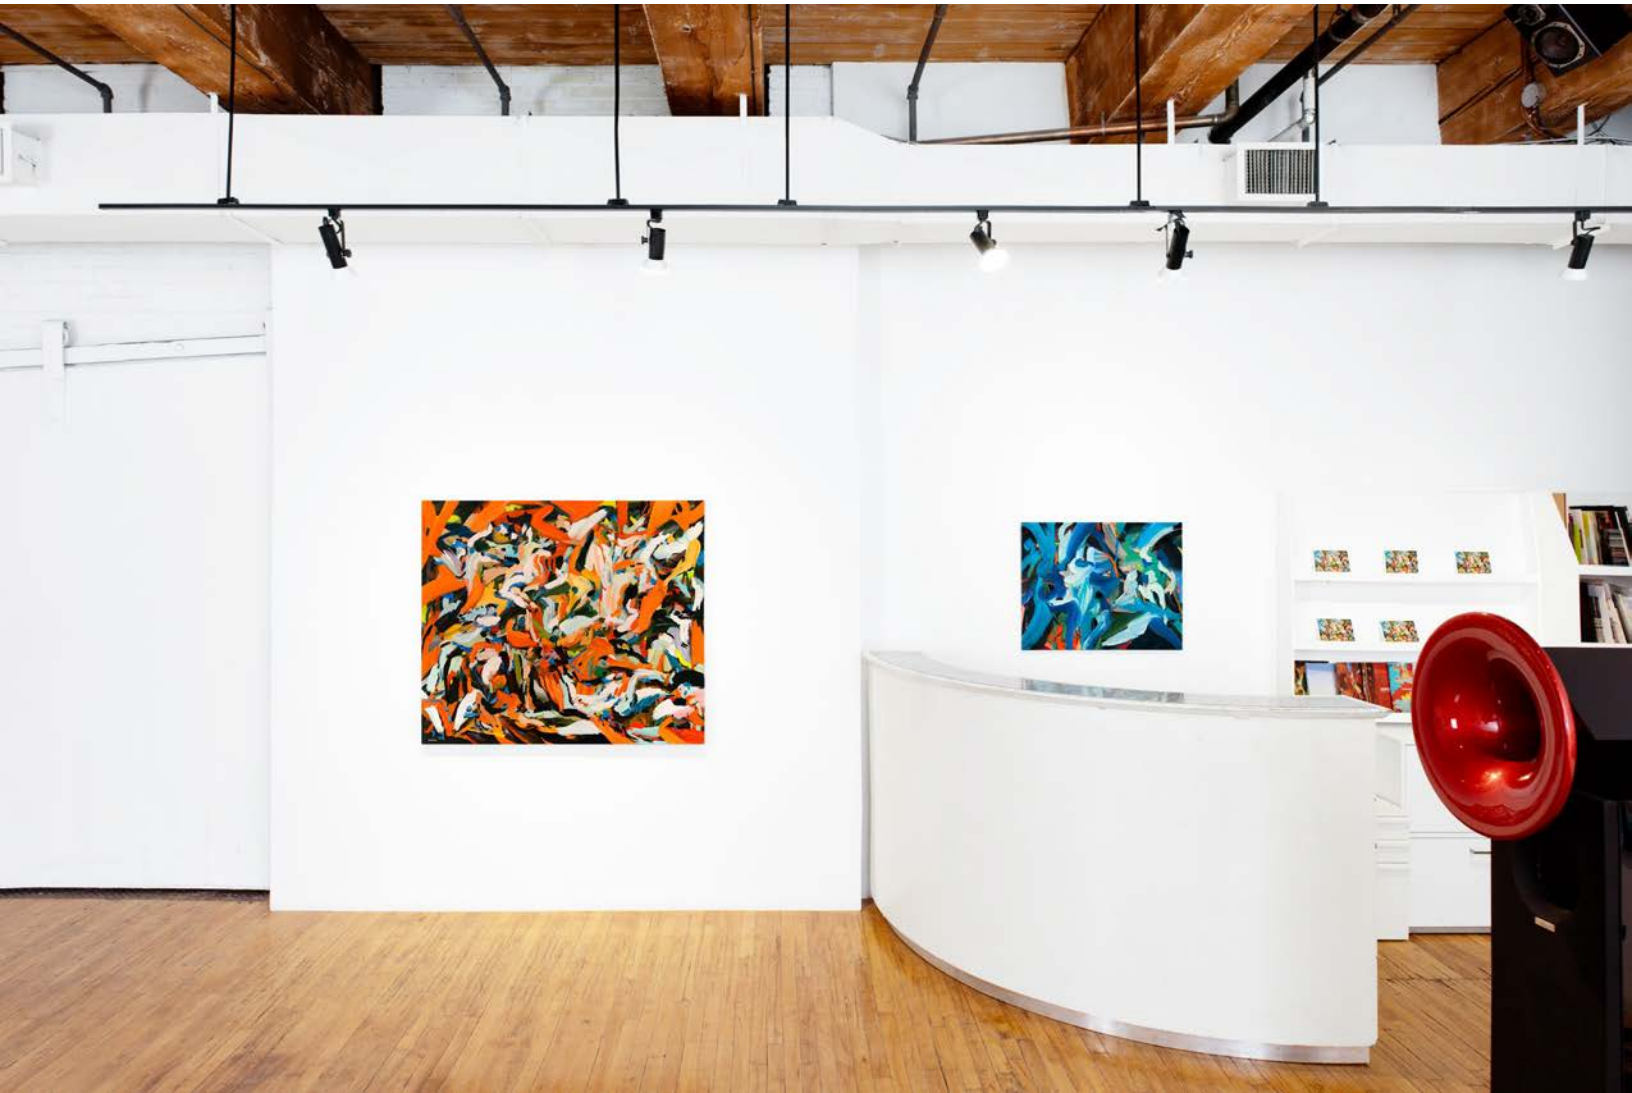

Blue Oracle

2025

oil on panel

40 x 50 inches (101.5 x 127 cm)

CHRISTOPHER CUTTS GALLERY

north gallery, west wall

CHRISTOPHER CUTTS GALLERY

21 Morrow Avenue, Toronto, Ontario M6R 2H9